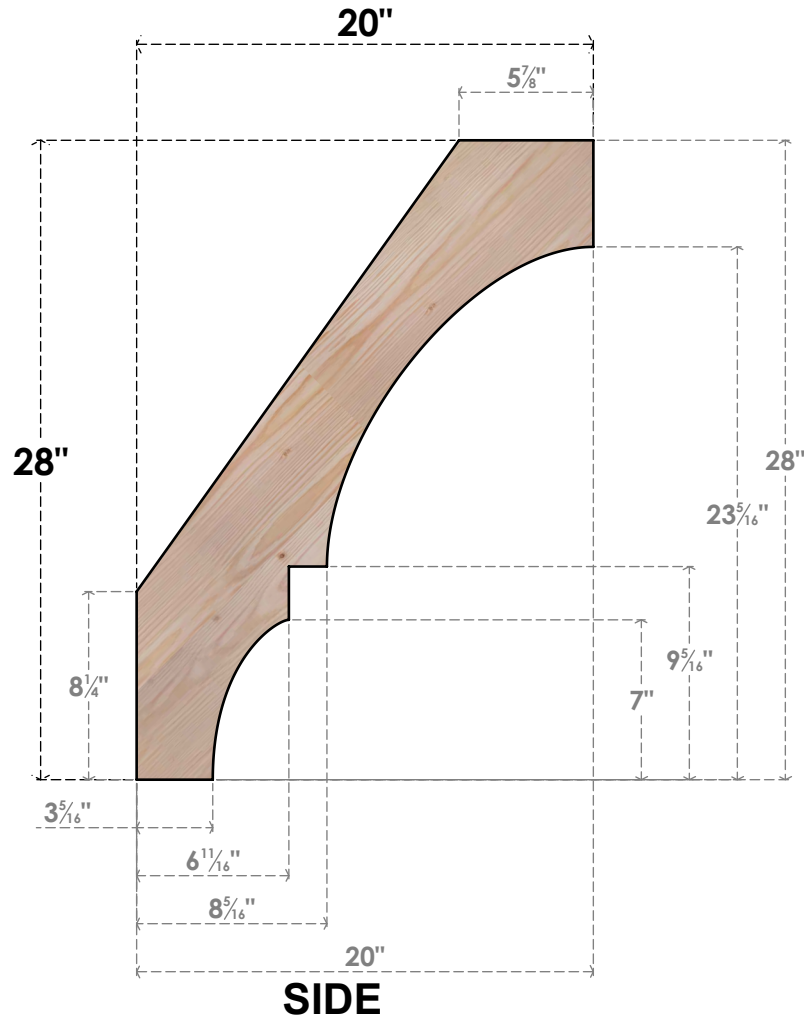

BRC06X20X28BOA00SDF

5 1/2"W X 20"D X 28"H BALBOA SMOOTH BRACE, DOUGLAS FIR

EKENA MILLWORK
 2300 WEST MAIN ST.
 CLARKSVILLE, TX 75426
 TOLL FREE: 866-607-0453
 WWW.EKENAMILLWORK.COM

NOTES

1. INSTALLATION TO BE COMPLETED IN ACCORDANCE WITH MANUFACTURER'S SPECIFICATIONS.
2. DRAWING MAY NOT BE TO SCALE
3. THIS DRAWING IS INTENDED FOR DESIGN AND PLANNING PURPOSES ONLY.
4. ALL INFORMATION CONTAINED HEREIN WAS CURRENT AT THE TIME OF DEVELOPMENT BUT MUST BE REVIEWED AND APPROVED BY THE PRODUCT MANUFACTURER TO BE CONSIDERED ACCURATE.
5. PRODUCTS ARE NOT KILN DRIED. THIS ITEM IS UNIQUE AND WILL CONTAIN THE NATURAL VARIATIONS THAT THE WOOD SPECIES OFFERS. THIS MAY RESULT IN VARIATIONS UP TO 1/4"